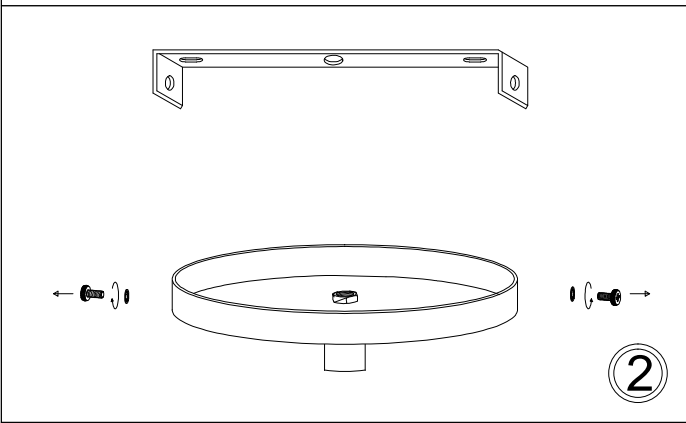

BKO-L

1

3

5

Bulb/ Ampoule:
1x Max 100W
Type-A or/ ou CFL
(Not Included/
Non Inclus)

6