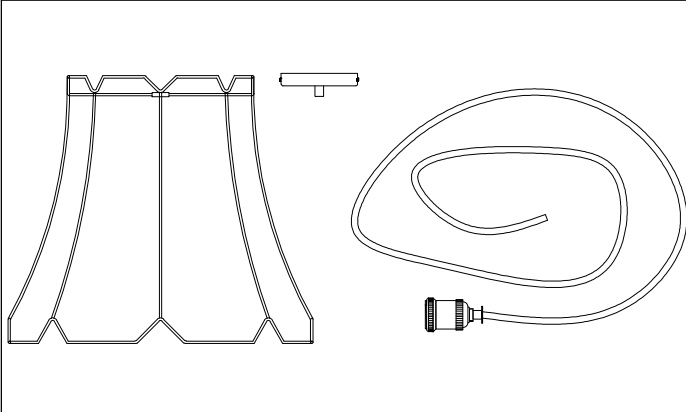

BKO-L

1

3

5

Bulb/ Ampoule:
1x Max 100W
Type-A or/ ou CFL
(Not Included/
Non Inclus)

6