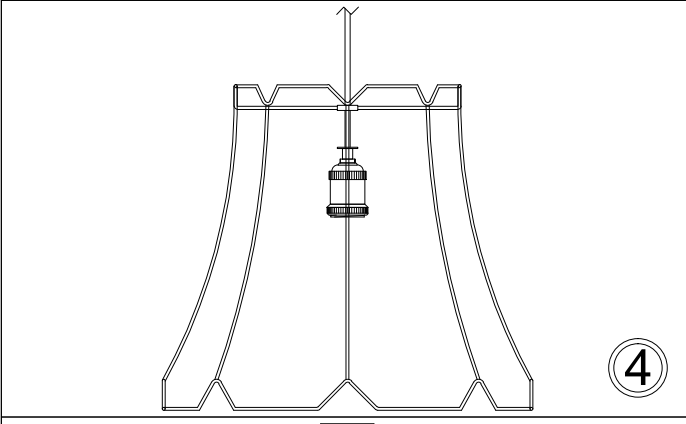

BKO-L

1

3

5

Bulb/ Ampoule:
1x Max 100W
Type-A or/ ou CFL
(Not Included/
Non Inclus)

6