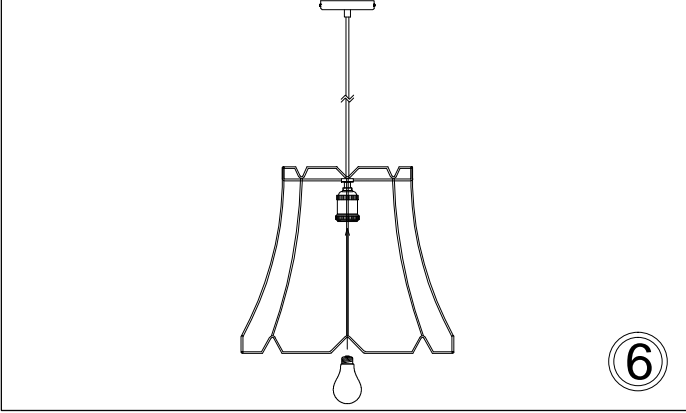

BKO-L

1

3

5

Bulb/ Ampoule:
1x Max 100W
Type-A or/ ou CFL
(Not Included/
Non Inclus)

6