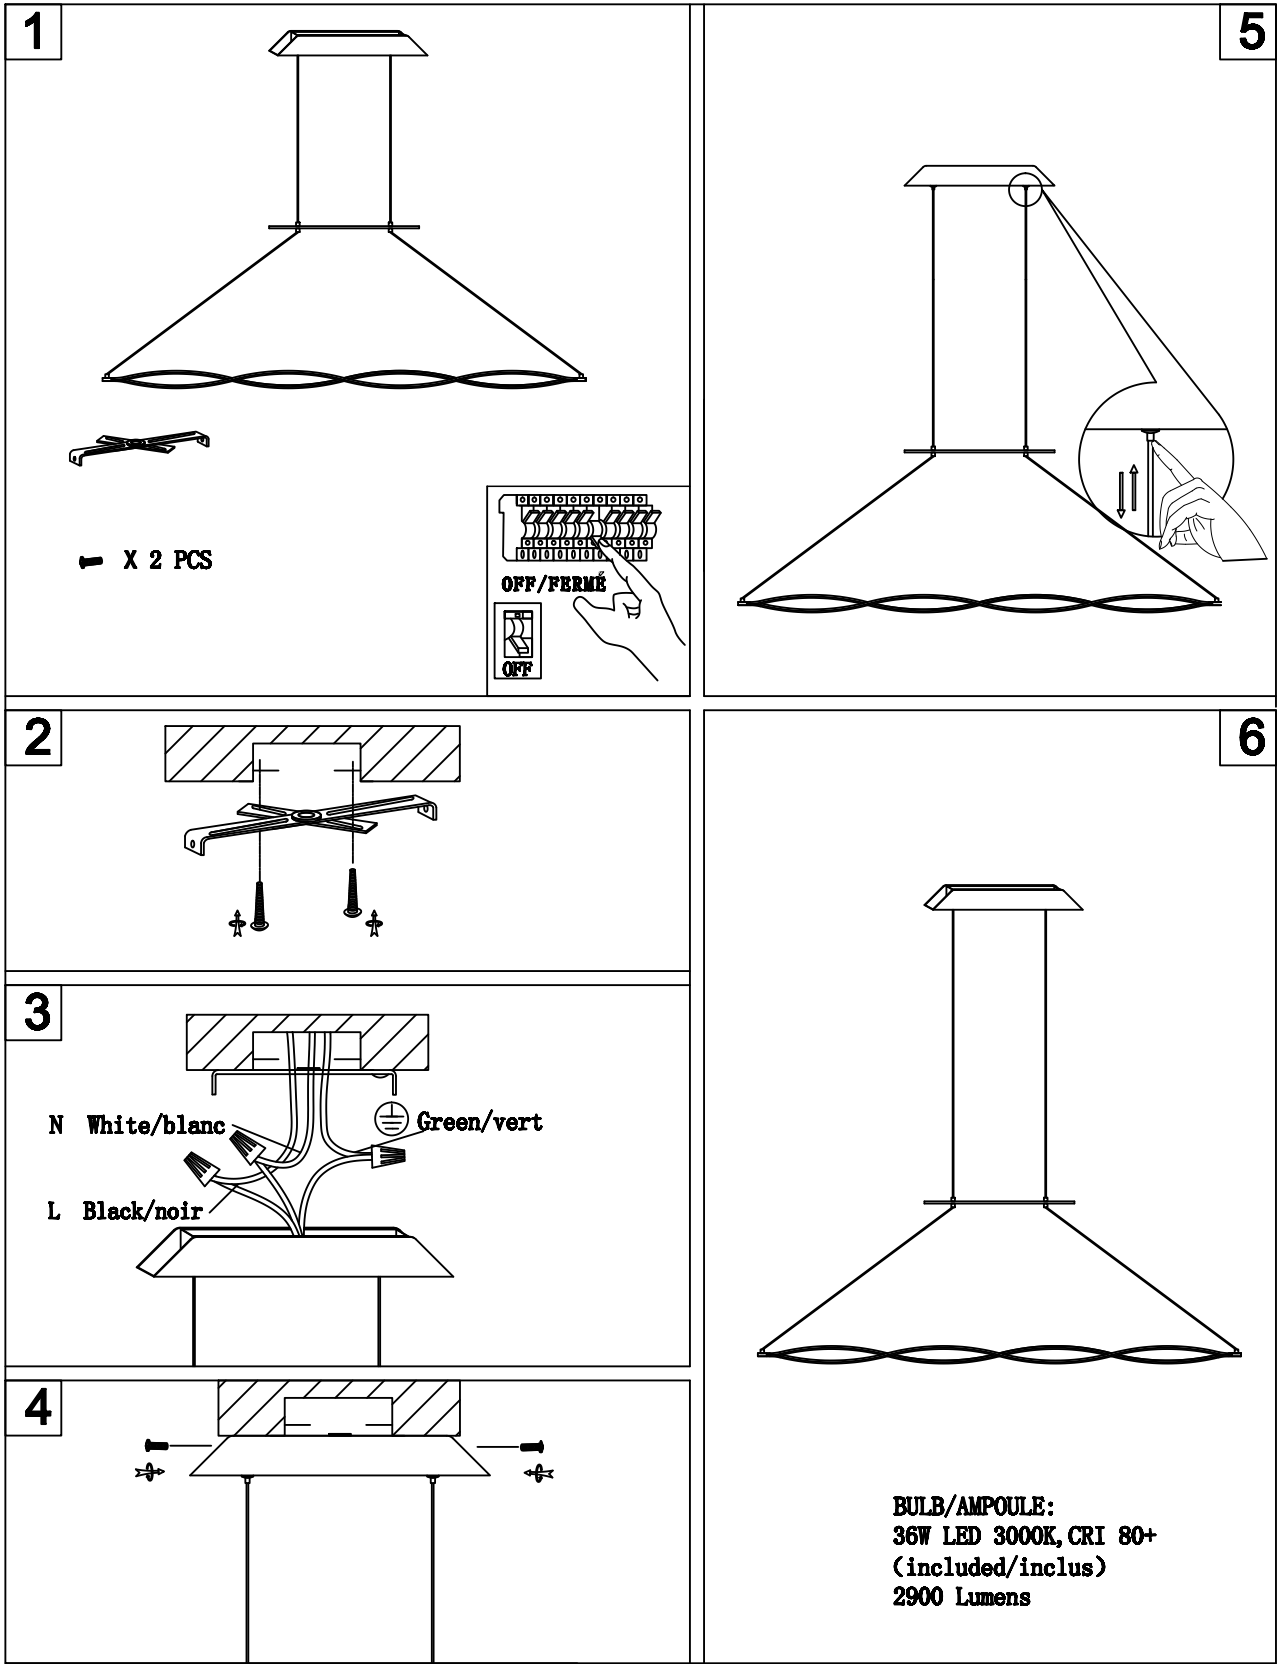

Dainolite LIS-47HP

1401 Courtney Park Drive East, Mississauga, Ontario, Canada L5T 2E4
Tel: (905) 564-1262 Fax (905) 564-1299
Email: dainolite@dainolite.ca Web: www.dainolite.ca