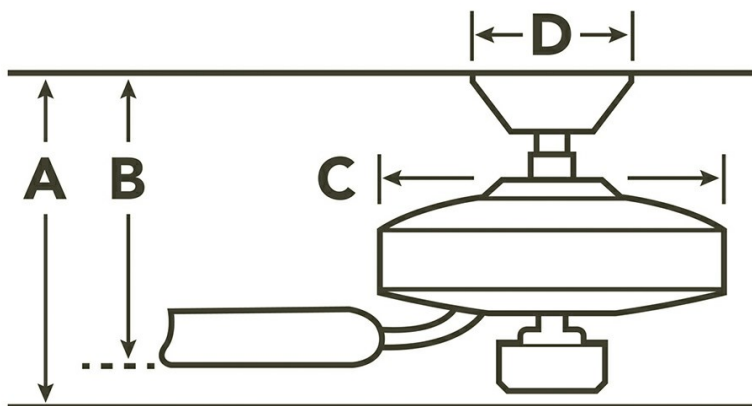

Primary Control System
 Pull Chain - In project applications using multiple ceiling fans, alternative remote controls may be required. Please contact Kichler Advanced Product Solutions at 844-542-4537 to confirm your project requirements.

Remote Included	No
Wall Control Included	No
Low Ceiling Adaptable	No
Lead Wire Length	78.00"
Motor Size	153MM X 17MM
Motor Type	AC

Downlight

Downlight Included	Yes
Light Source	Halogen

Dimensions

Downrod	A	B	C	D
1.00 OD X 4.50	14.10	9.90	10.75	6.30