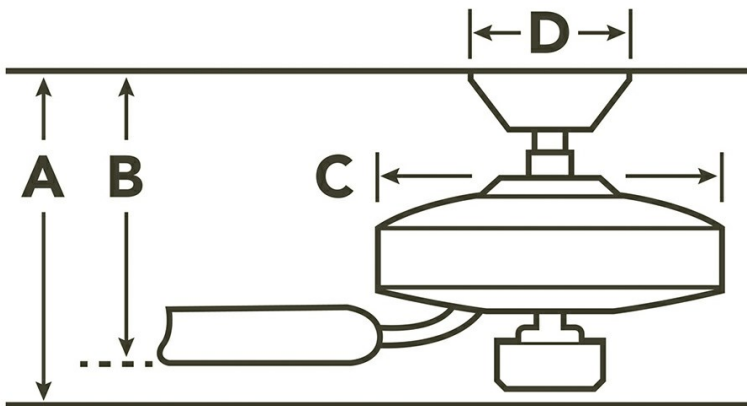

Voya Collection
60 Inch Voya Fan BSS
 300706BSS (Brushed Stainless Steel)

Project Name: _____
 Location: _____
 Type: _____
 Qty: _____
 Comments: _____

Product Information

Product ID	300706BSS
Finish	Brushed Stainless Steel
Blade Finish	Clear Champagne
Collection	Voya Collection

Specifications

Number of Blades	3
Blades Included	Yes
Blade Pitch	20 Degrees
Blade Sweep	60"
Blades Reversible	No
Blade Material	Polycarbonate
Optional Blades Available	No
Downrod 1	1.00 OD X 6.00
Primary Control System	6 Speed DC Wall Control
Remote Included	No
Wall Control Included	Yes
Low Ceiling Adaptable	No
Lead Wire Length	78.00"
Motor Size	188MM X 10MM
Motor Type	BRUSHLESS DC

Dimensions

Downrod	A	B	C	D
1.00 OD X 6.00	15.00	11.75	12.75	7.00

Available Finishes

Finish	Fixture	Glass	Blade 1	Blade 2

Downlight

Downlight Included	Yes
Light Source	LED
Downlight Bulb Included	Integrated
Downlight Bulb Type	LED
# of Bulbs/LED Modules	1
Watts	17 W
Initial Lumens	1600
Optional Light Kit Available	No
Kelvin Temperature	3000 K
Color Rendering Index	80