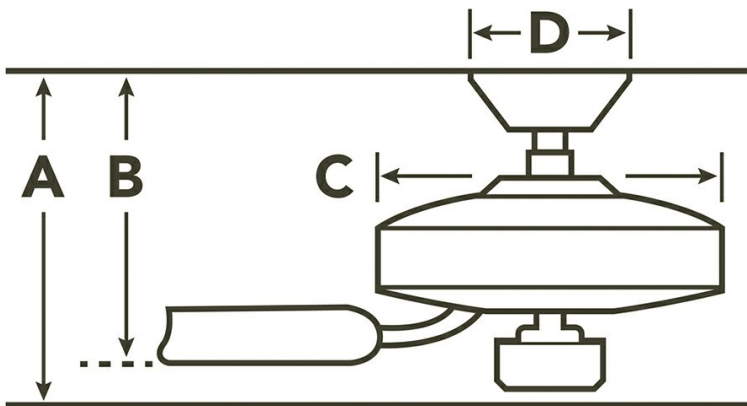

Airflow, Power and Efficiency

Speed	RPM	CFM	CFM/ Watt	Amps	Watts
High	125	7660	252	.42	30
Med	94	5381	420	.19	13
Low	50	2795	932	.06	3

Specifications

Number of Blades	3
Blades Included	Yes
Blade Pitch	14 Degrees
Blade Sweep	60"
Blades Reversible	No
Blade Material	ABS
Optional Blades Available	No
Downrod 1	1.00 OD X 6.00
Primary Control System	6 Speed DC Wall Control
Remote Included	No
Wall Control Included	Yes
Low Ceiling Adaptable	No
Lead Wire Length	78.00"
Motor Size	188MM X 10MM
Motor Type	BRUSHLESS DC

Dimensions

Downrod	A	B	C	D
1.00 OD X 6.00	12.75	12.00	10.75	6.75

Downlight

Downlight Included	Yes
Light Source	LED
Downlight Bulb Included	Integrated
Downlight Bulb Type	LED
# of Bulbs/LED Modules	1
Watts	30/13/3
Initial Lumens	1600
Optional Light Kit Available	No
Kelvin Temperature	3000 K