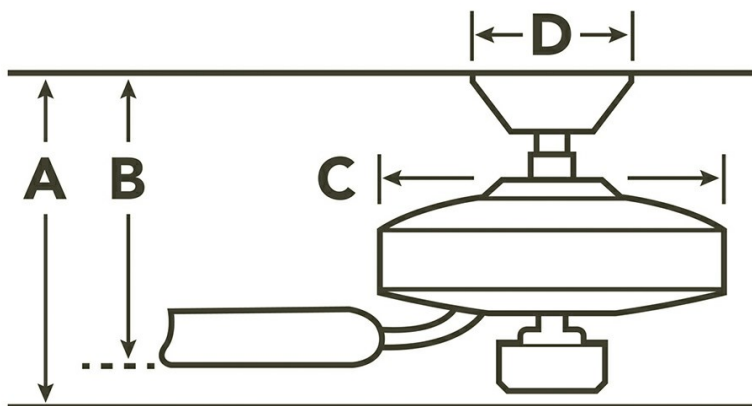

Dimensions

Downrod	A	B	C	D
1.00 OD X 4.00	18.00	10.75	12.00	5.25
FLUSH MOUNT	15.25	8.00	12.00	5.25