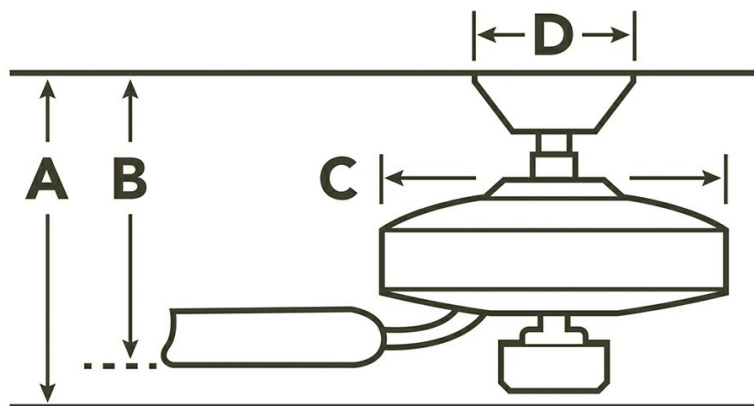

Airflow, Power and Efficiency

Speed	RPM	CFM	CFM/ Watt	Amps	Watts
High	179	5409	80	.59	68
Med	134	3951	118	.42	34
Low	70	1923	187	.24	10

Specifications

Number of Blades	5
Blades Included	Yes
Blade Pitch	12 Degrees
Blade Sweep	52"
Blades Reversible	No
Blade Material	ABS
Optional Blades Available	No
Downrod 1	1.00 OD X 4.00
Downrod 2	FLUSH MOUNT
Primary Control System	Pull Chain - In project applications using multiple ceiling fans, alternative remote controls may be required. Please contact Kichler Advanced Product Solutions at 844-542-4537 to confirm your project requirements.
Remote Included	No
Wall Control Included	No
Low Ceiling Adaptable	Yes, Dual Mount Included
Lead Wire Length	78.00"
Motor Size	153MM X 15MM
Motor Type	AC

Dimensions

Downrod	A	B	C	D
1.00 OD X 4.00	19.21	11.02	11.74	5.90
FLUSH MOUNT	15.81	7.62	11.74	5.90

Available Finishes

Finish	Fixture	Glass	Blade 1	Blade 2
--------	---------	-------	---------	---------

Kichler
 7711 East Pleasant Valley Road
 Cleveland, Ohio 44131-8010
 Toll free: 866.558.5706 or kichler.com