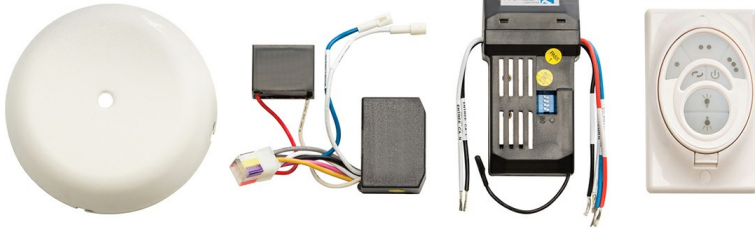

Cool Touch Control System W500 SBK

3W500SBK (Satin Black)

Project Name: _____
Location: _____
Type: _____
Qty: _____
Comments: _____

Ordering Information

Product ID	3W500SBK
Finish	Satin Black
Available Finishes	SBK, TZP, WCP, WH, WSP

Specifications

Material	Plastic

Electrical

Voltage	120V

Qualifications

Safety Rated	Not Required
Warranty	www.kichler.com/warranty

Notes:

1) Information provided is subject to change without notice. All values are design or typical values when measured under laboratory conditions.
2) Incandescent Equivalent: The incandescent equivalent as presented is an approximate number and is for reference only.