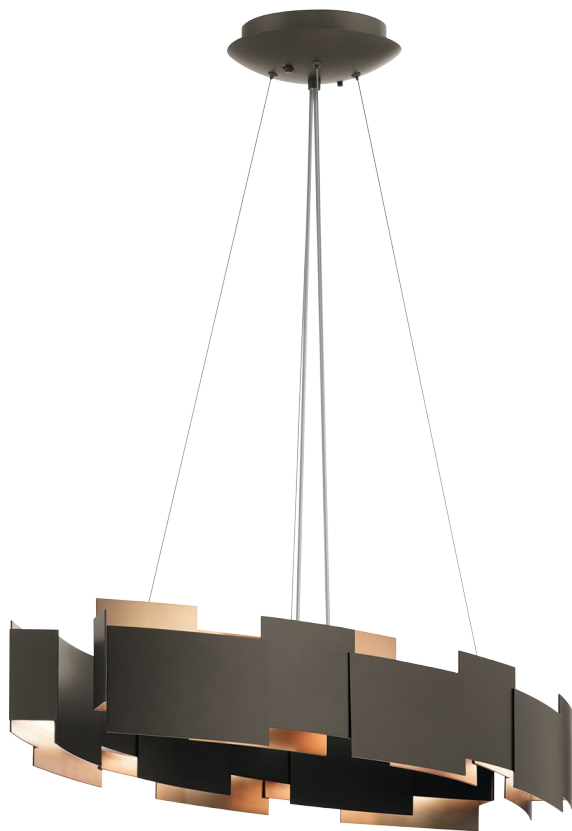

## Moderne 2 Light LED Oval Chandelier/Pendant

### OZ

42993OZLED (Olde Bronze)

### Dimensions

Base Backplate	7.00 DIA
Weight	45.00 LBS

### Specifications

Material	Steel
Diffuser Description	Polycarbonate