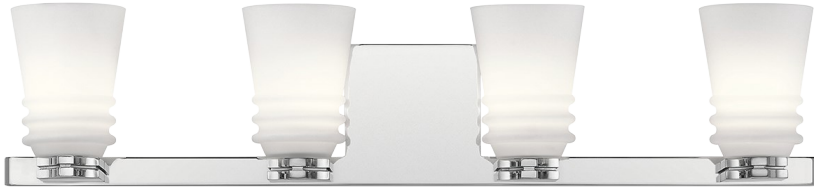

Victoria Collection  
Victoria 4 Light Bath Light CH  
45978CH (Chrome)

Project Name: \_\_\_\_\_  
Location: \_\_\_\_\_  
Type: \_\_\_\_\_  
Qty: \_\_\_\_\_  
Comments: \_\_\_\_\_

### Dimensions

Height	5.75"
Width	27.00"

### Ordering Information

Product ID	45978CH
Finish	Chrome
Collection	Victoria Collection

### Specifications

Material	Steel
Diffuser Description	Satin Etched Cased Opal